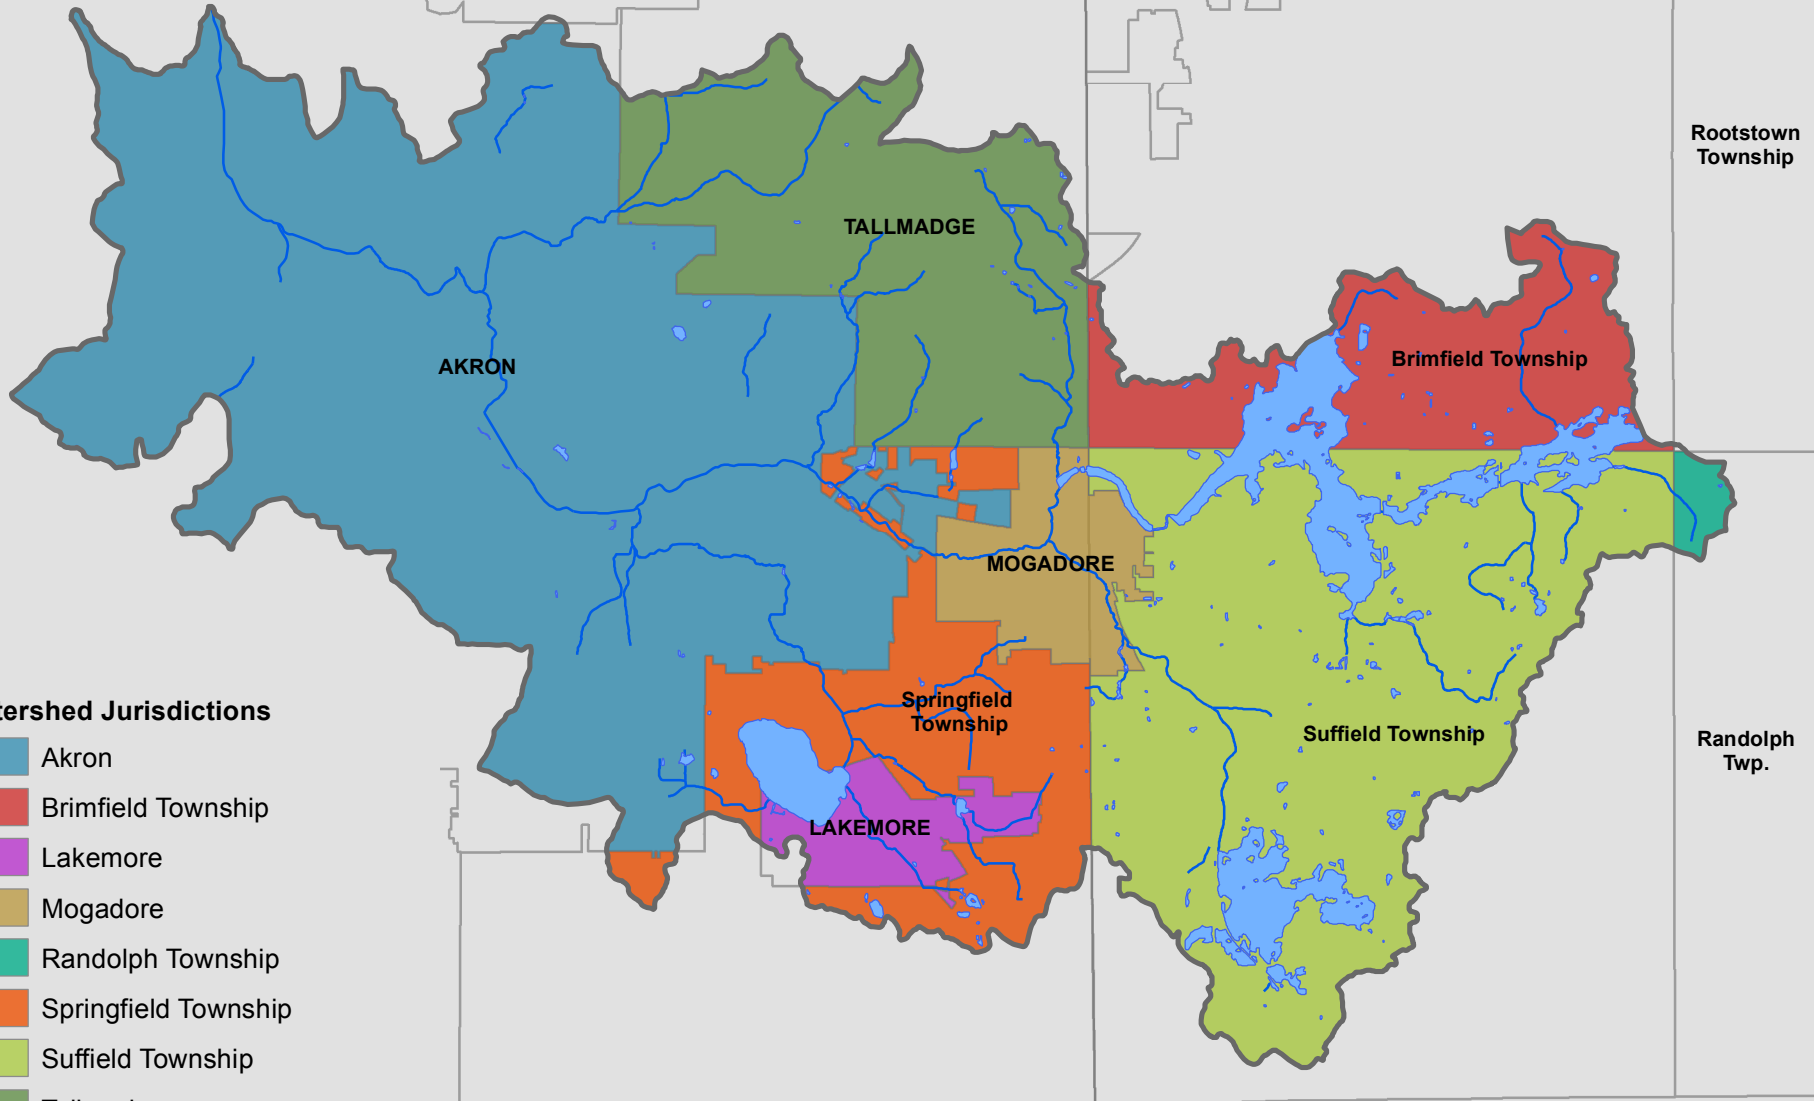

DRAFT

The Little Cuyahoga River Watershed Jurisdictions

CUYAHOGA FALLS

KENT

Watershed Jurisdictions

-  Akron
-  Brimfield Township
-  Lakemore
-  Mogadore
-  Randolph Township
-  Springfield Township
-  Suffield Township
-  Tallmadge
-  Little Cuyahoga River Watershed
-  Lake/Pond
-  Stream/River