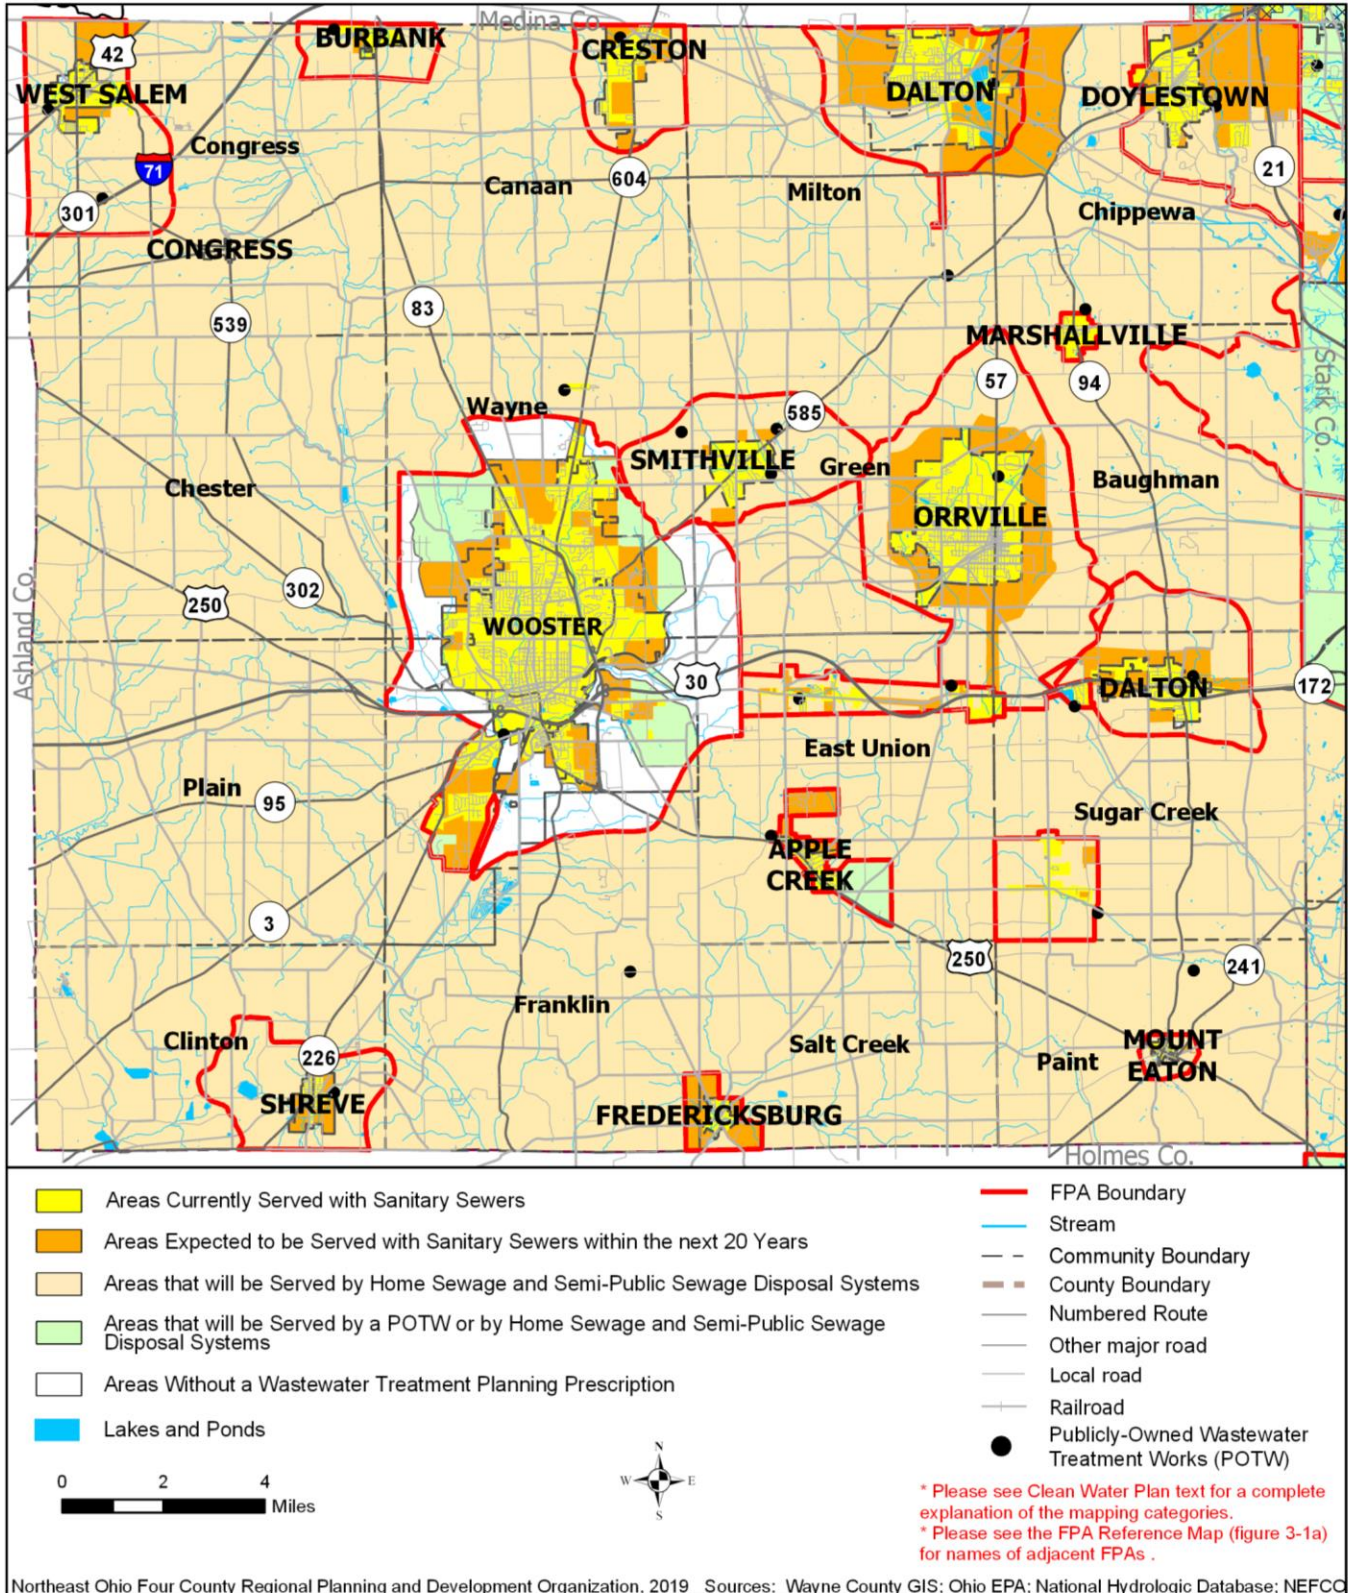

Appendix 3-35

Wayne County Facilities Planning Areas (FPA)

The last county-wide update approved by the NEFCO General Policy Board: 12/21/2011. Map reflects approved amendments since 2011. For more details, refer to a specific Facilities Planning Area of interest (see Plan Appendices).

Wayne County Facilities Planning Areas

208 Clean Water Plan

The last county-wide update approved by the NEFCO General Policy Board: 12/21/2011. Map reflects approved amendments since 2011. For more details, refer to a specific Facilities Planning Area of interest (see Plan Appendices).